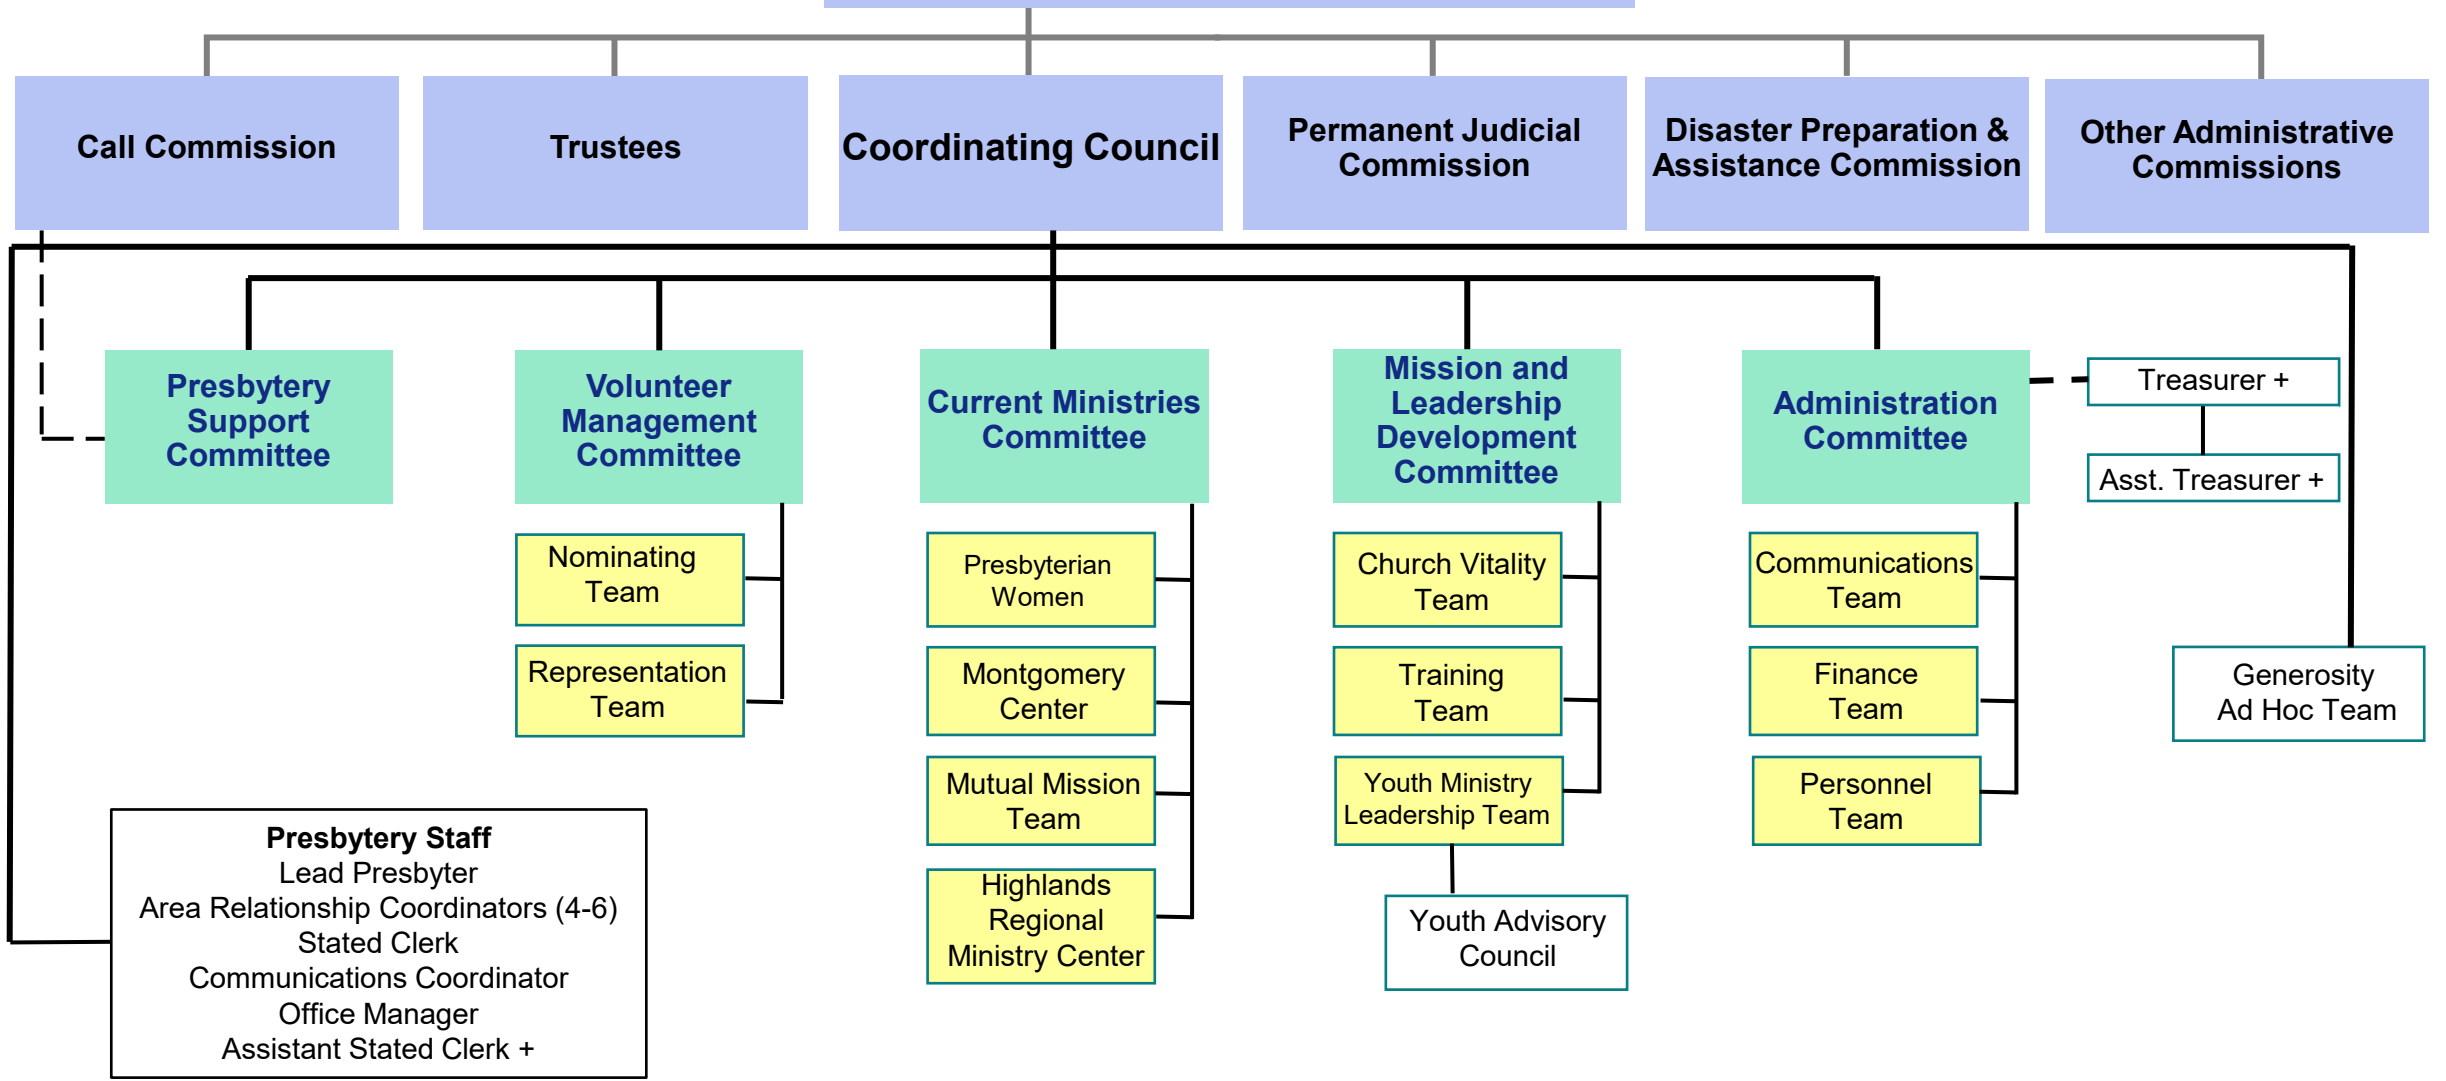

# Presbytery of St. Augustine

Draft as of 9/16/2022

+ Volunteer Position