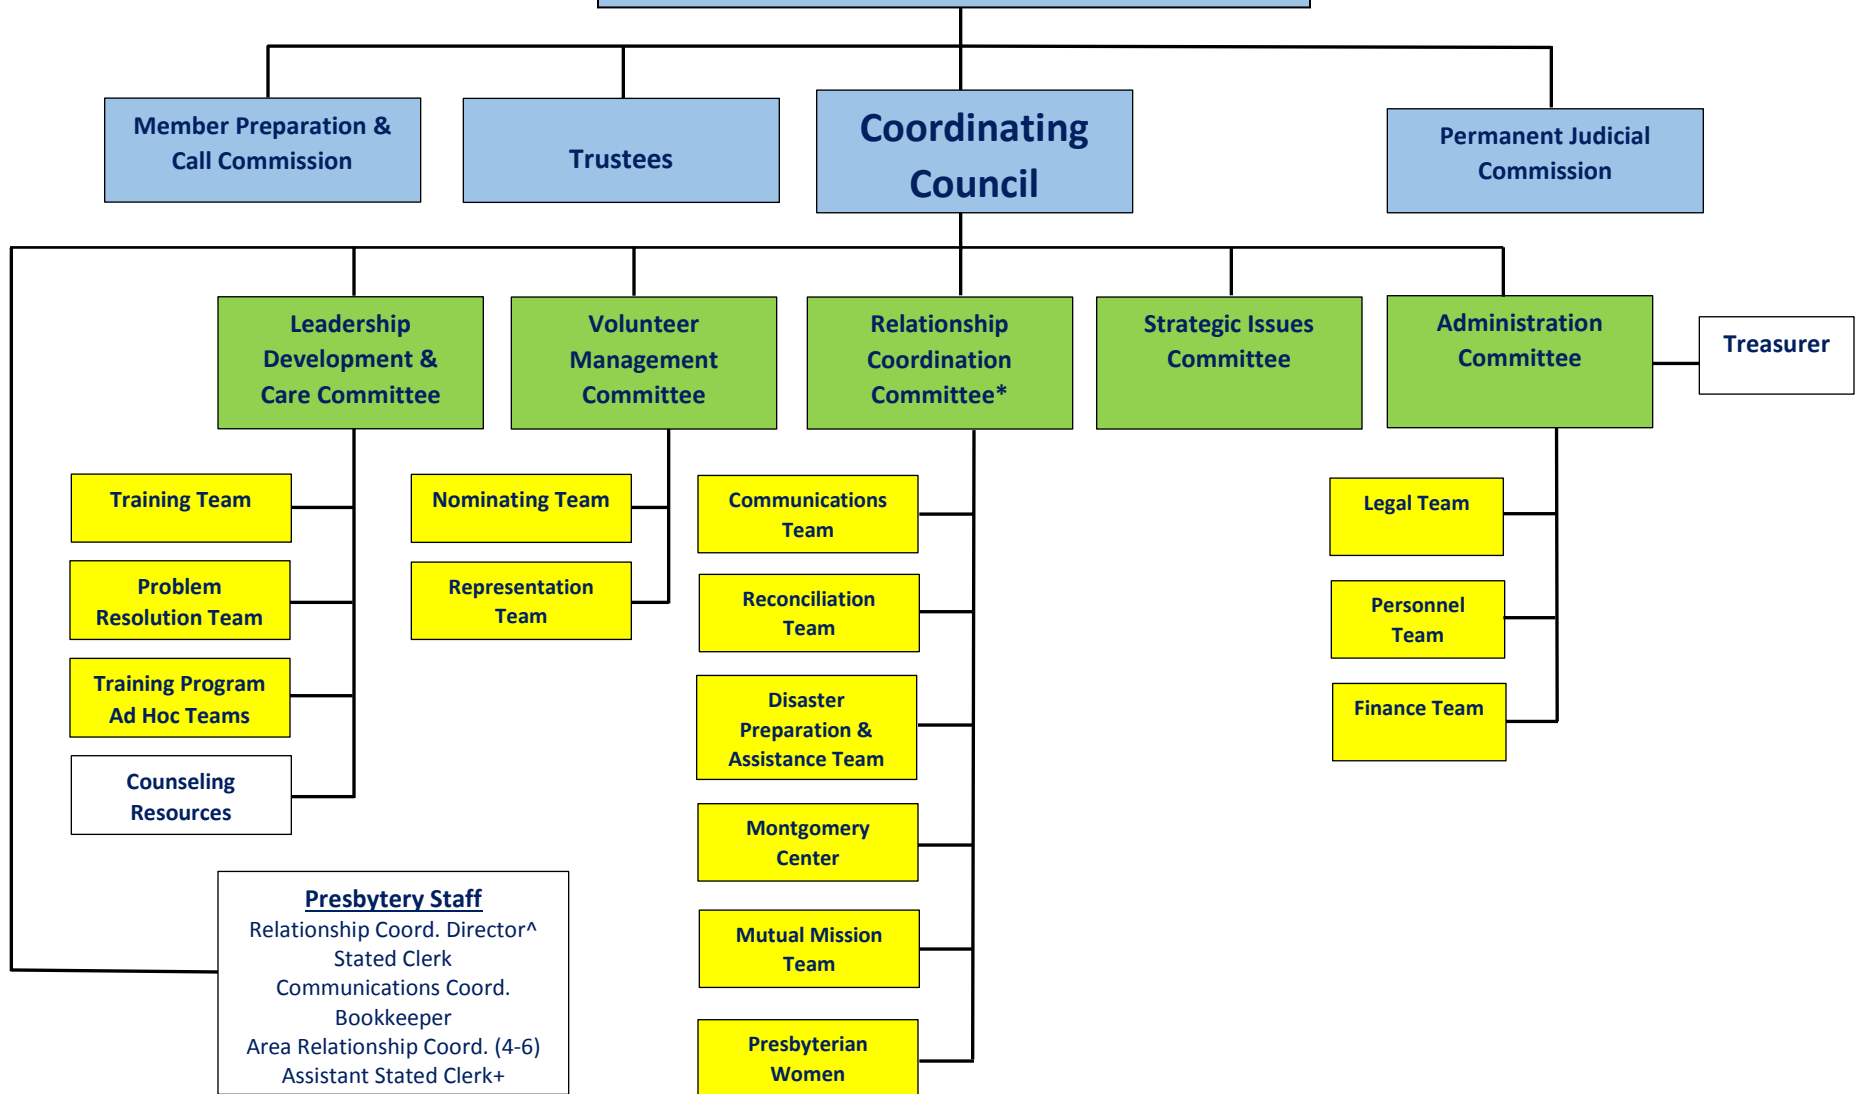

Presbytery of St. Augustine

Revised 11/22/17

* The Relationship Coordination Committee will include representatives from Montgomery Presbyterian Conference Center, Inc. (a sister corporation of the Presbytery of St. Augustine) and the Presbyterian Women of the Presbytery of St. Augustine (which is part of the Presbyterian Women, Inc. of the Presbyterian Church (U.S.A.)).

^ Position to be filled in the first quarter of 2018.

+Volunteer position